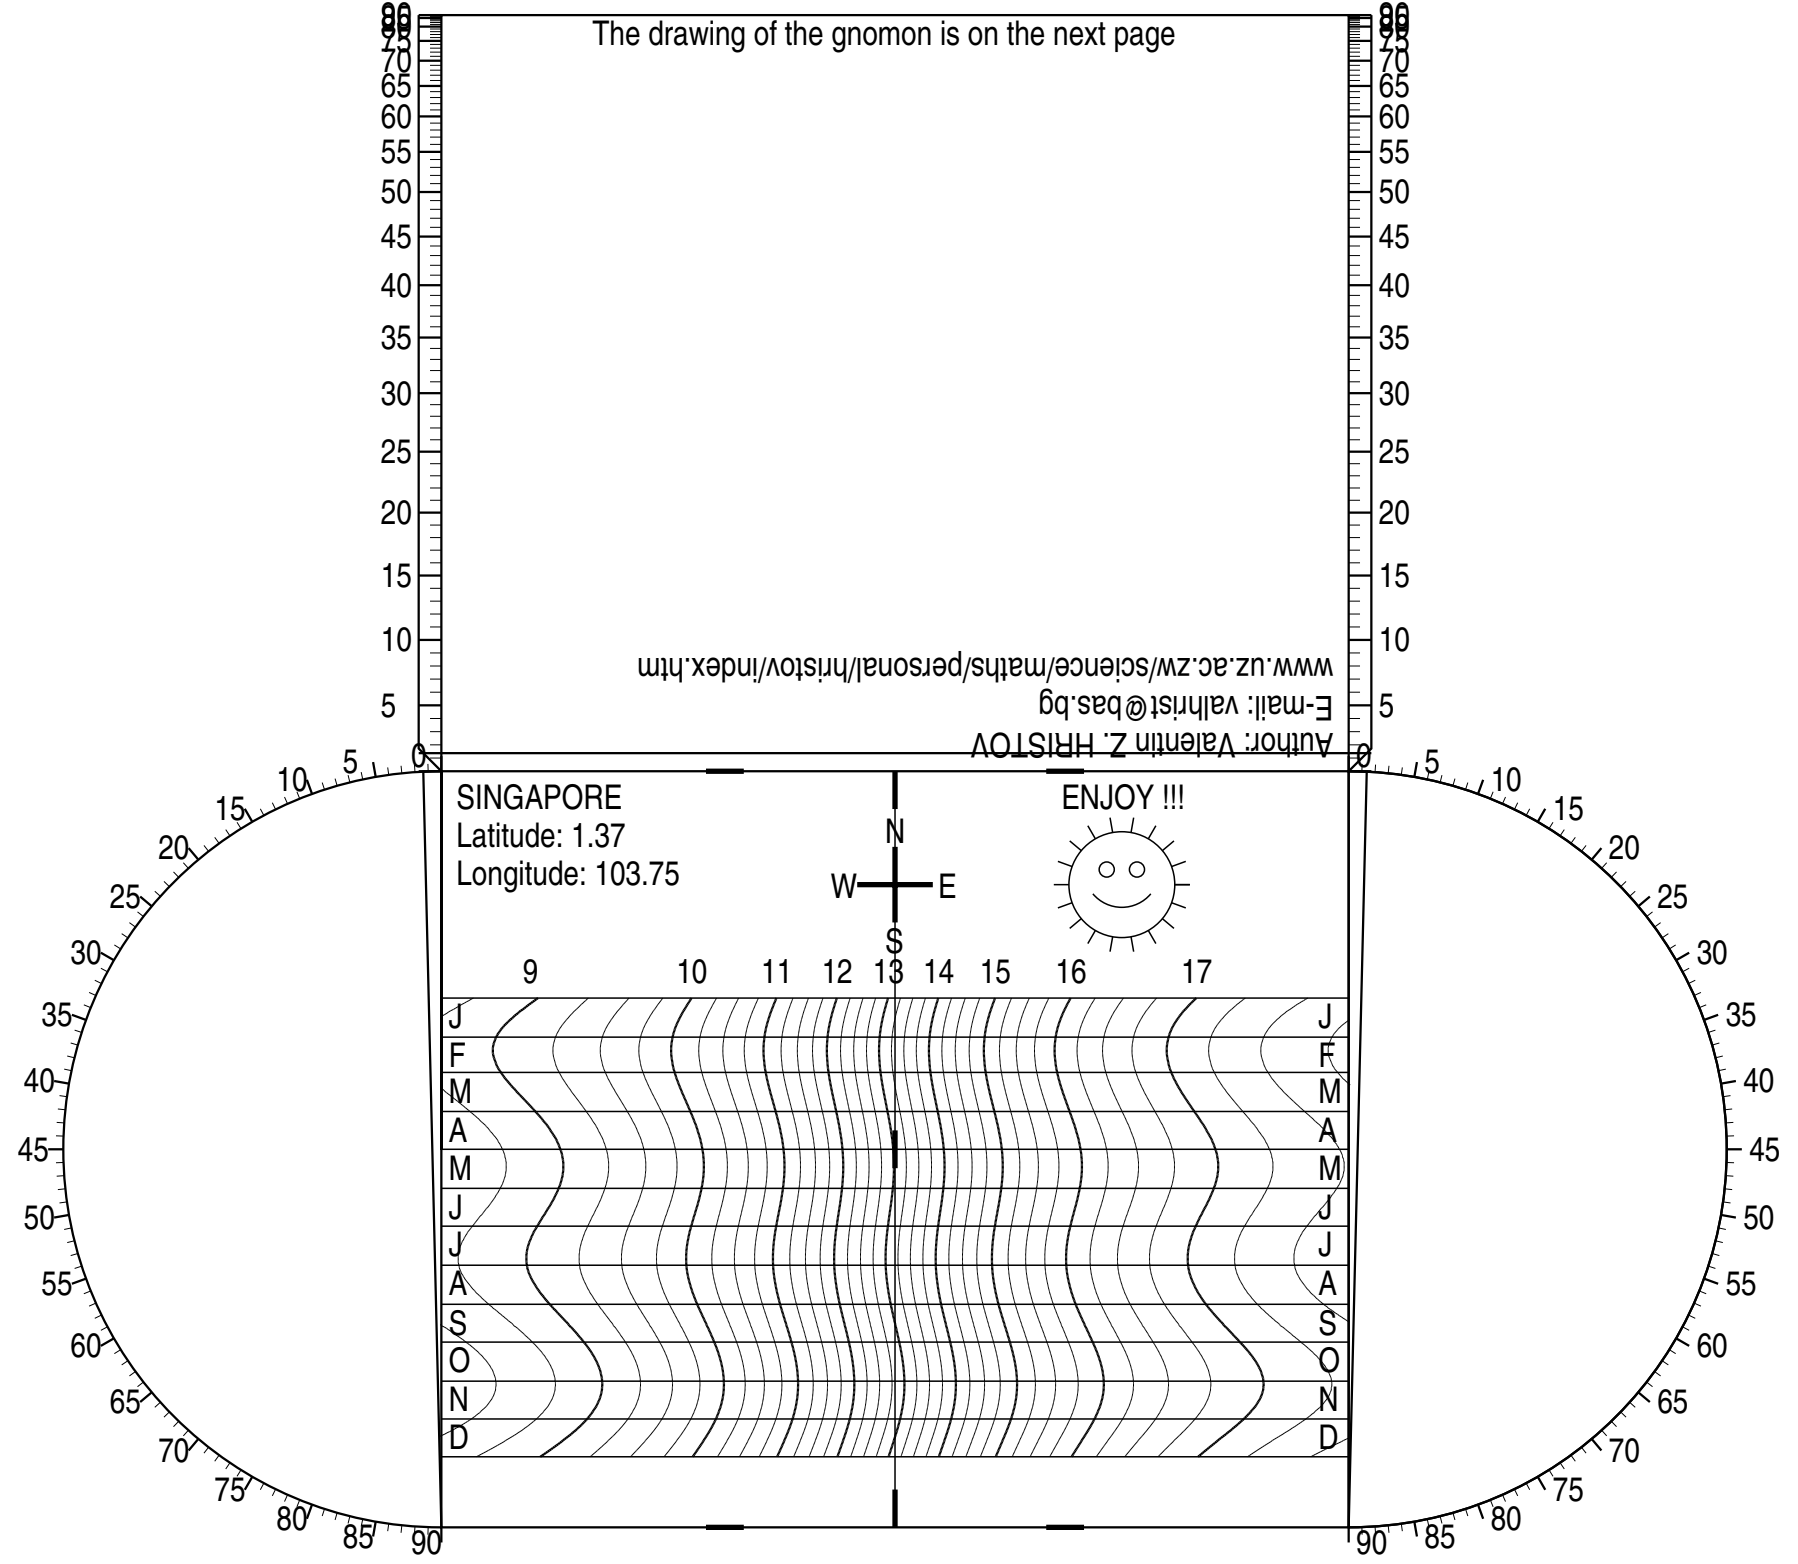

The drawing of the gnomon is on the next page

SINGAPORE
 Latitude: 1.37
 Longitude: 103.75

ENJOY !!!

Author: Valentin Z. HRISTOV
 E-mail: valhrist@bas.bg
 www.uz.ac.zw/science/maths/personal/hristov/index.htm

Cut along the solid lines and fold along the dashed lines