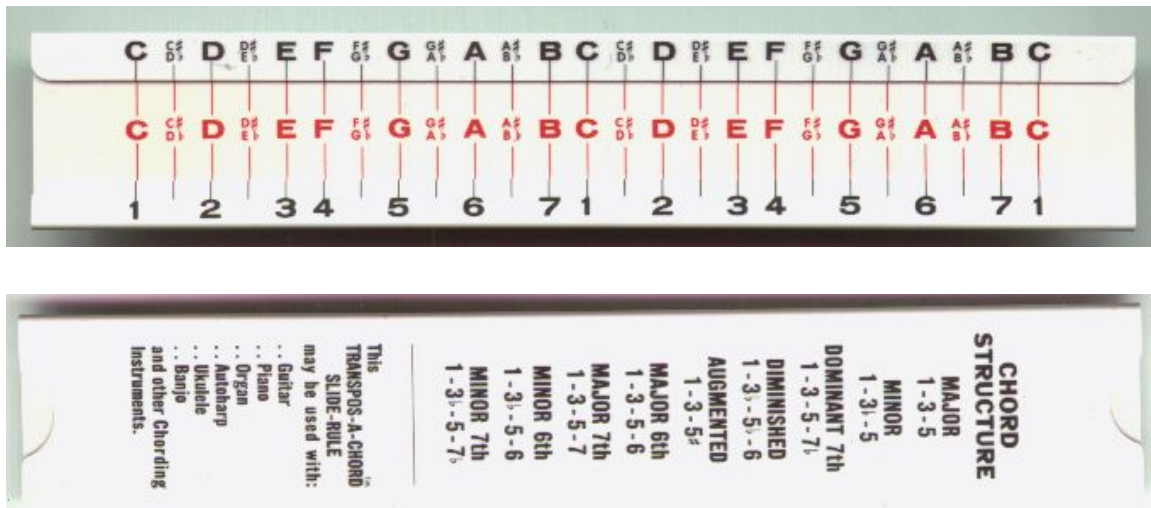

# Slide Rule for transposing and building chords

Wee-Meng LEE  
Oct 2004

I was reading up on slide rules and came across this interesting picture of a slide rule on Chris Gilling's web site (do a google search "chris gilling slide rule") called "Transpos-a-chord".

**Transpos-A-Chord (picture from Chris' site)**

Staring at it for hours and manipulating it in my minds eye, I finally figured how to work it. It is a very ingenious tool for transposing chords. The chord structure chart at the back, when used with the front, also showed how chords are built up.